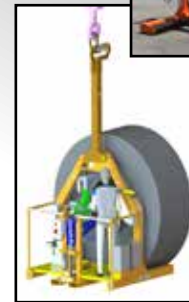

Product	Load Capacity
HWTS4500	4500 lb (2041 kg)
Max. Tire Width	Min. Tire Diameter
41" (1041 mm)	82" (2083 mm)
Weight	Max. Tire Diameter
3230 lb (1465 kg)	102" (2591 mm)

Product	Load Capacity
XHD-12	12000 lb (5443 kg)
Max. Tire Width	Min. Tire Diameter
47" (1194 mm)	84" (2134 mm)
Weight	Max. Tire Diameter
5400 lb (2449 kg)	144" (3658 mm)