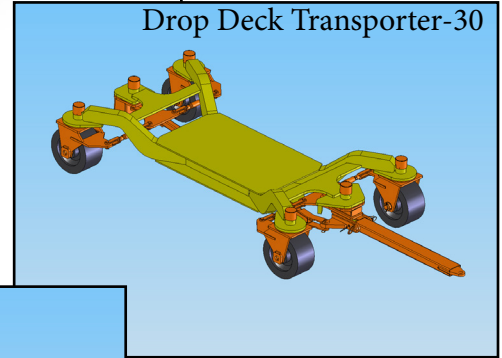

# Transporter-30

Dedicated Transporter-30

Drop Deck Transporter-30

Flex Deck Transporter-30

## Specifications

Capacity.....30,000 lbs.  
Width.....73”  
Height.....37.5”  
Lift Height.....14”  
Length.....130”  
Weight.....6,000 lbs  
Wheel Base.....110”

Turn Radius.....67”  
Tires.....Polyurethane  
Hold Down....Powered ratchet and chain  
Tongue.....Retractable