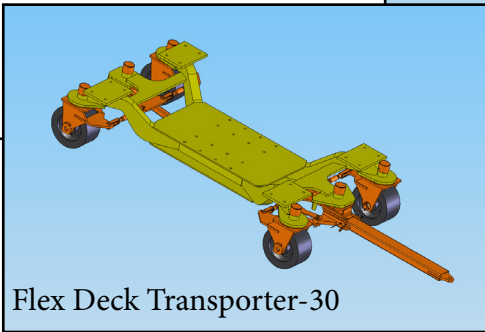

# Transporter-30

Dedicated Transporter-30

Drop Deck Transporter-30

Flex Deck Transporter-30

## Specifications

Capacity.....30,000 lbs.  
Width.....73”  
Height.....37.5”  
Lift Height.....14”  
Length.....130”  
Weight.....6,000 lbs  
Wheel Base.....110”

Turn Radius.....67”  
Tires.....Polyurethane  
Hold Down....Powered ratchet and chain  
Tongue.....Retractable