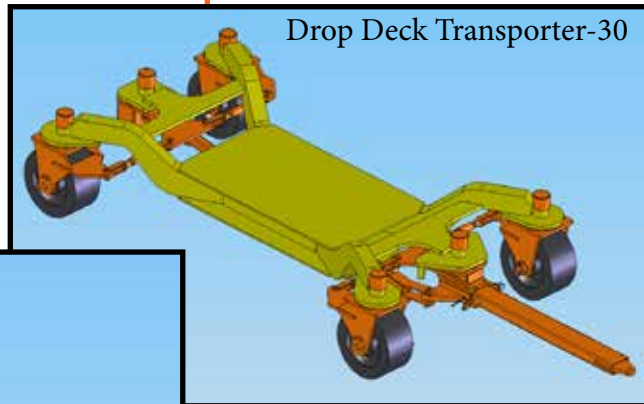

Transporter 30

Dedicated Transporter-30

Drop Deck Transporter-30

Flex Deck Transporter-30

Specifications

Capacity.....30,000 lbs.
Width.....73”
Height.....37.5”
Lift Height.....14”
Length.....130”
Weight.....6,000 lbs
Wheel Base.....110”

Turn Radius.....67”
Tires.....Polyurethane
Hold Down....Powered ratchet and chain
Tongue.....Retractable

All Wheel Mechanical Steering

1001 Webster Avenue
Waco, TX 76706
254-757-1177
dpd@diversifiedproduct.com
www.lift-wise.com