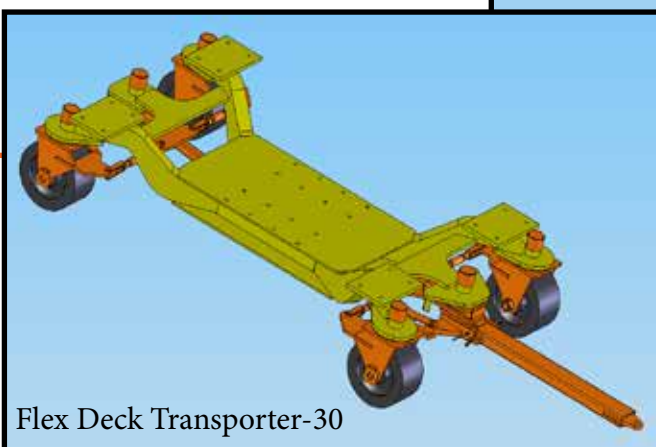

Transporter 30

Dedicated Transporter-30

Drop Deck Transporter-30

Flex Deck Transporter-30

Specifications

Capacity.....30,000 lbs.
Width.....73”
Height.....37.5”
Lift Height.....14”
Length.....130”
Weight.....6,000 lbs
Wheel Base.....110”

Turn Radius.....67”
Tires.....Polyurethane
Hold Down....Powered ratchet and chain
Tongue.....Retractable

All Wheel Mechanical Steering

1001 Webster Avenue
Waco, TX 76706
254-757-1177
dpd@diversifiedproduct.com
www.lift-wise.com