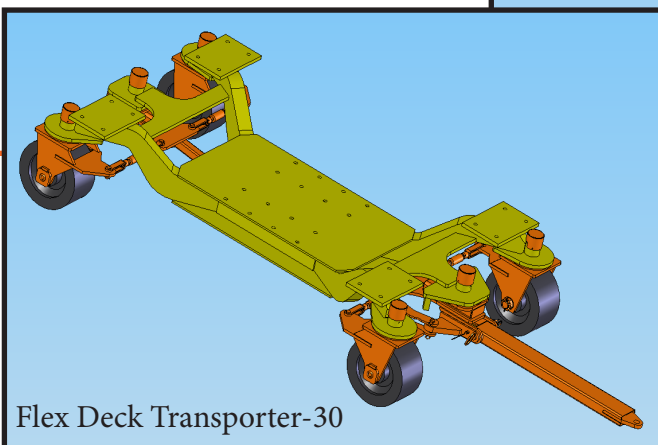

# Transporter 30

Dedicated Transporter-30

Drop Deck Transporter-30

Flex Deck Transporter-30

## Specifications

Capacity.....30,000 lbs.  
Width.....73”  
Height.....37.5”  
Lift Height.....14”  
Length.....130”  
Weight.....6,000 lbs  
Wheel Base.....110”

Turn Radius.....67”  
Tires.....Polyurethane  
Hold Down....Powered ratchet and chain  
Tongue.....Retractable