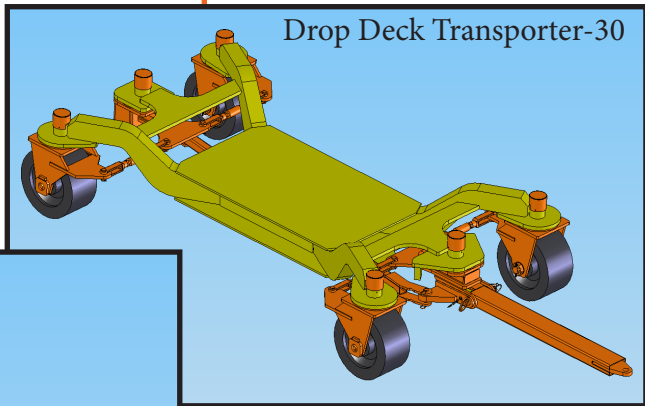

# Transporter 30

Dedicated Transporter-30

Drop Deck Transporter-30

Flex Deck Transporter-30

## Specifications

Capacity.....30,000 lbs.  
Width.....73”  
Height.....37.5”  
Lift Height.....14”  
Length.....130”  
Weight.....6,000 lbs  
Wheel Base.....110”

Turn Radius.....67”  
Tires.....Polyurethane  
Hold Down....Powered ratchet and chain  
Tongue.....Retractable